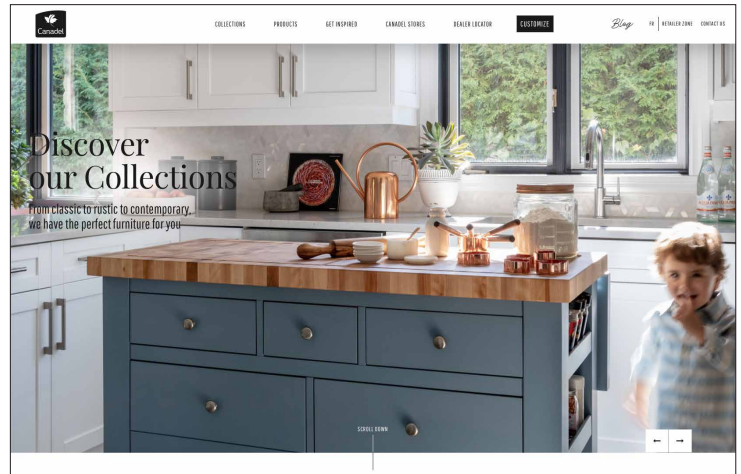

UDESIGN CONFIGURATOR

Canadel's UDesign configurator makes it easier than ever to create a one-of-a-kind dining set. It will help you customize the color, shape, size and finish to meet your customers' needs.