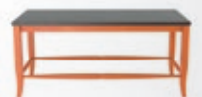

▲ **BNN 8902**

Bench
BNN 8902-24

D 18" X W 34 ½" X H 23 ½"

Upholstered bench
BNN 8902-24

D 18" X W 34 ¾" X H 25 ¾"

- Upholstered bench available with cross-stitching on leather only
- Available in a wood or upholstered seat