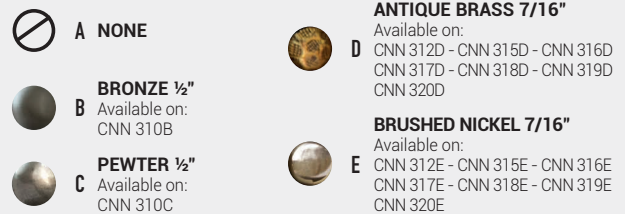

Nail options

WOOD
D 20 1/2" X W 18 1/4" X H 37 3/4"
UPHOLSTERED
D 20 1/2" X W 18 1/4" X H 37 3/4"
• Leg style available: NA

WOOD
D 21 1/2" X W 19 1/4" X H 40"
UPHOLSTERED
D 21 1/2" X W 19 1/4" X H 40"
• Leg style available: NA
• Available with arms
• Matching stool available (8100)

WOOD
D 23 3/4" X W 21 1/4" X H 40 3/4"
UPHOLSTERED
D 24" X W 21 1/2" X H 40 3/4"
• Leg style available: NA
• Available with arms
• Matching stool available (0119)

UPHOLSTERED
D 25 3/4" X W 20 3/4" X H 41"
• Leg styles available: AA, NN, PC, PG
• Available with arms
• Quilted inside back available (selected fabrics only)

WOOD
D 20 1/2" X W 18 3/4" X H 39"
UPHOLSTERED
D 21 3/4" X W 19" X H 39"
• Leg style available: NA
• Matching stool available (0229, 8229)

WOOD
D 23" X W 21 1/4" X H 41"
UPHOLSTERED
D 23 1/4" X W 21 1/4" X H 41"
• Leg styles available: AA, NN, PC, PG
• Available with arms
• Matching stool available (0232, 8232)

WOOD
D 22 3/4" X W 18 1/2" X H 39 1/4"
UPHOLSTERED
D 23 1/4" X W 18 3/4" X H 39 1/4"
• Leg style available: NA
• Available with arms
• Matching stool available (0270, 8270)

UPHOLSTERED
D 23 1/4" X W 19" X H 39 1/4"
• Leg style available: NA
• Available with arms
• Matching stool available (8274)