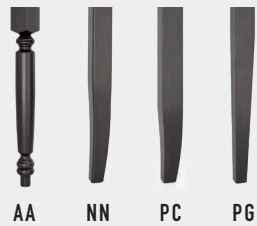

D 22 ¾" X W 19" X H 42 ½"

- Available in 24" seat height only

SNS 8274

SWIVEL STOOL

UPHOLSTERED

D 19 ¾" X W 19 ¾" X H 44"

- Available in 24" and 30" seat heights

Benches

Code

PRODUCT TYPE (BNN-BNB)			WOOD TYPE	ITEM NUMBER				SEAT COLOR OR FABRIC		BODY COLOR		FINISH (M-G-A)	HEIGHT (18"-24") OR LEG OPTION	
B	N	N	0	8	9	0	3	0	1	0	1	M	1	8

Leg options

Nail options

- A NONE
- B BRONZE ½"
Available on: BNN 413B - BNN 414B - BNN 415B
- C PEWTER ½"
Available on: BNN 413C - BNN 414C - BNN 415C