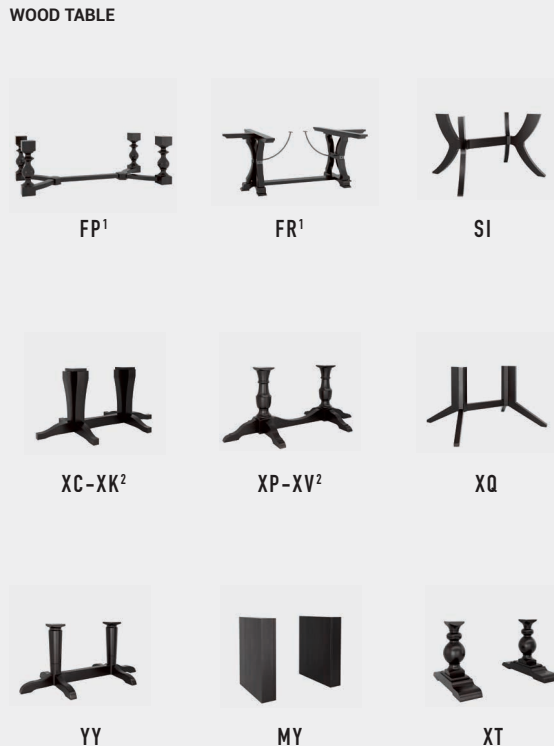

¹ Limited options / ² 36" height

Table legs WOOD TABLE

Single pedestals WOOD TABLE

Double pedestals WOOD TABLE

Table edges WOOD TABLE

30" high dining tables

Dimensions: width x length x length with leaf.
S = Single, D = Double